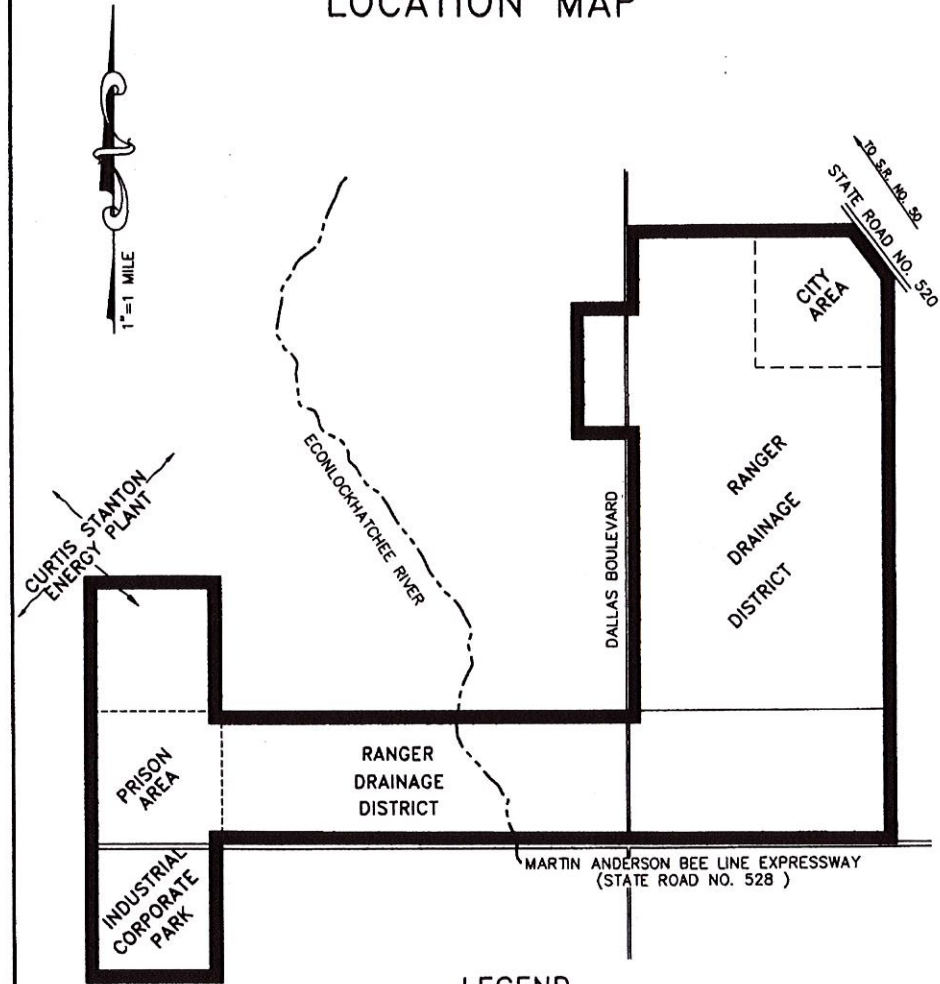

RANGER DRAINAGE DISTRICT LOCATION MAP

LEGEND

 APPROXIMATE LIMITS OF
RANGER DRAINAGE DISTRICT

Stottler Stag & Associates

Architects Engineers Planners, Inc.
8680 N. Atlantic Ave. Cape Canaveral, FL 32920
PHONE: (407) 783-1320 FAX: (407) 783-7065